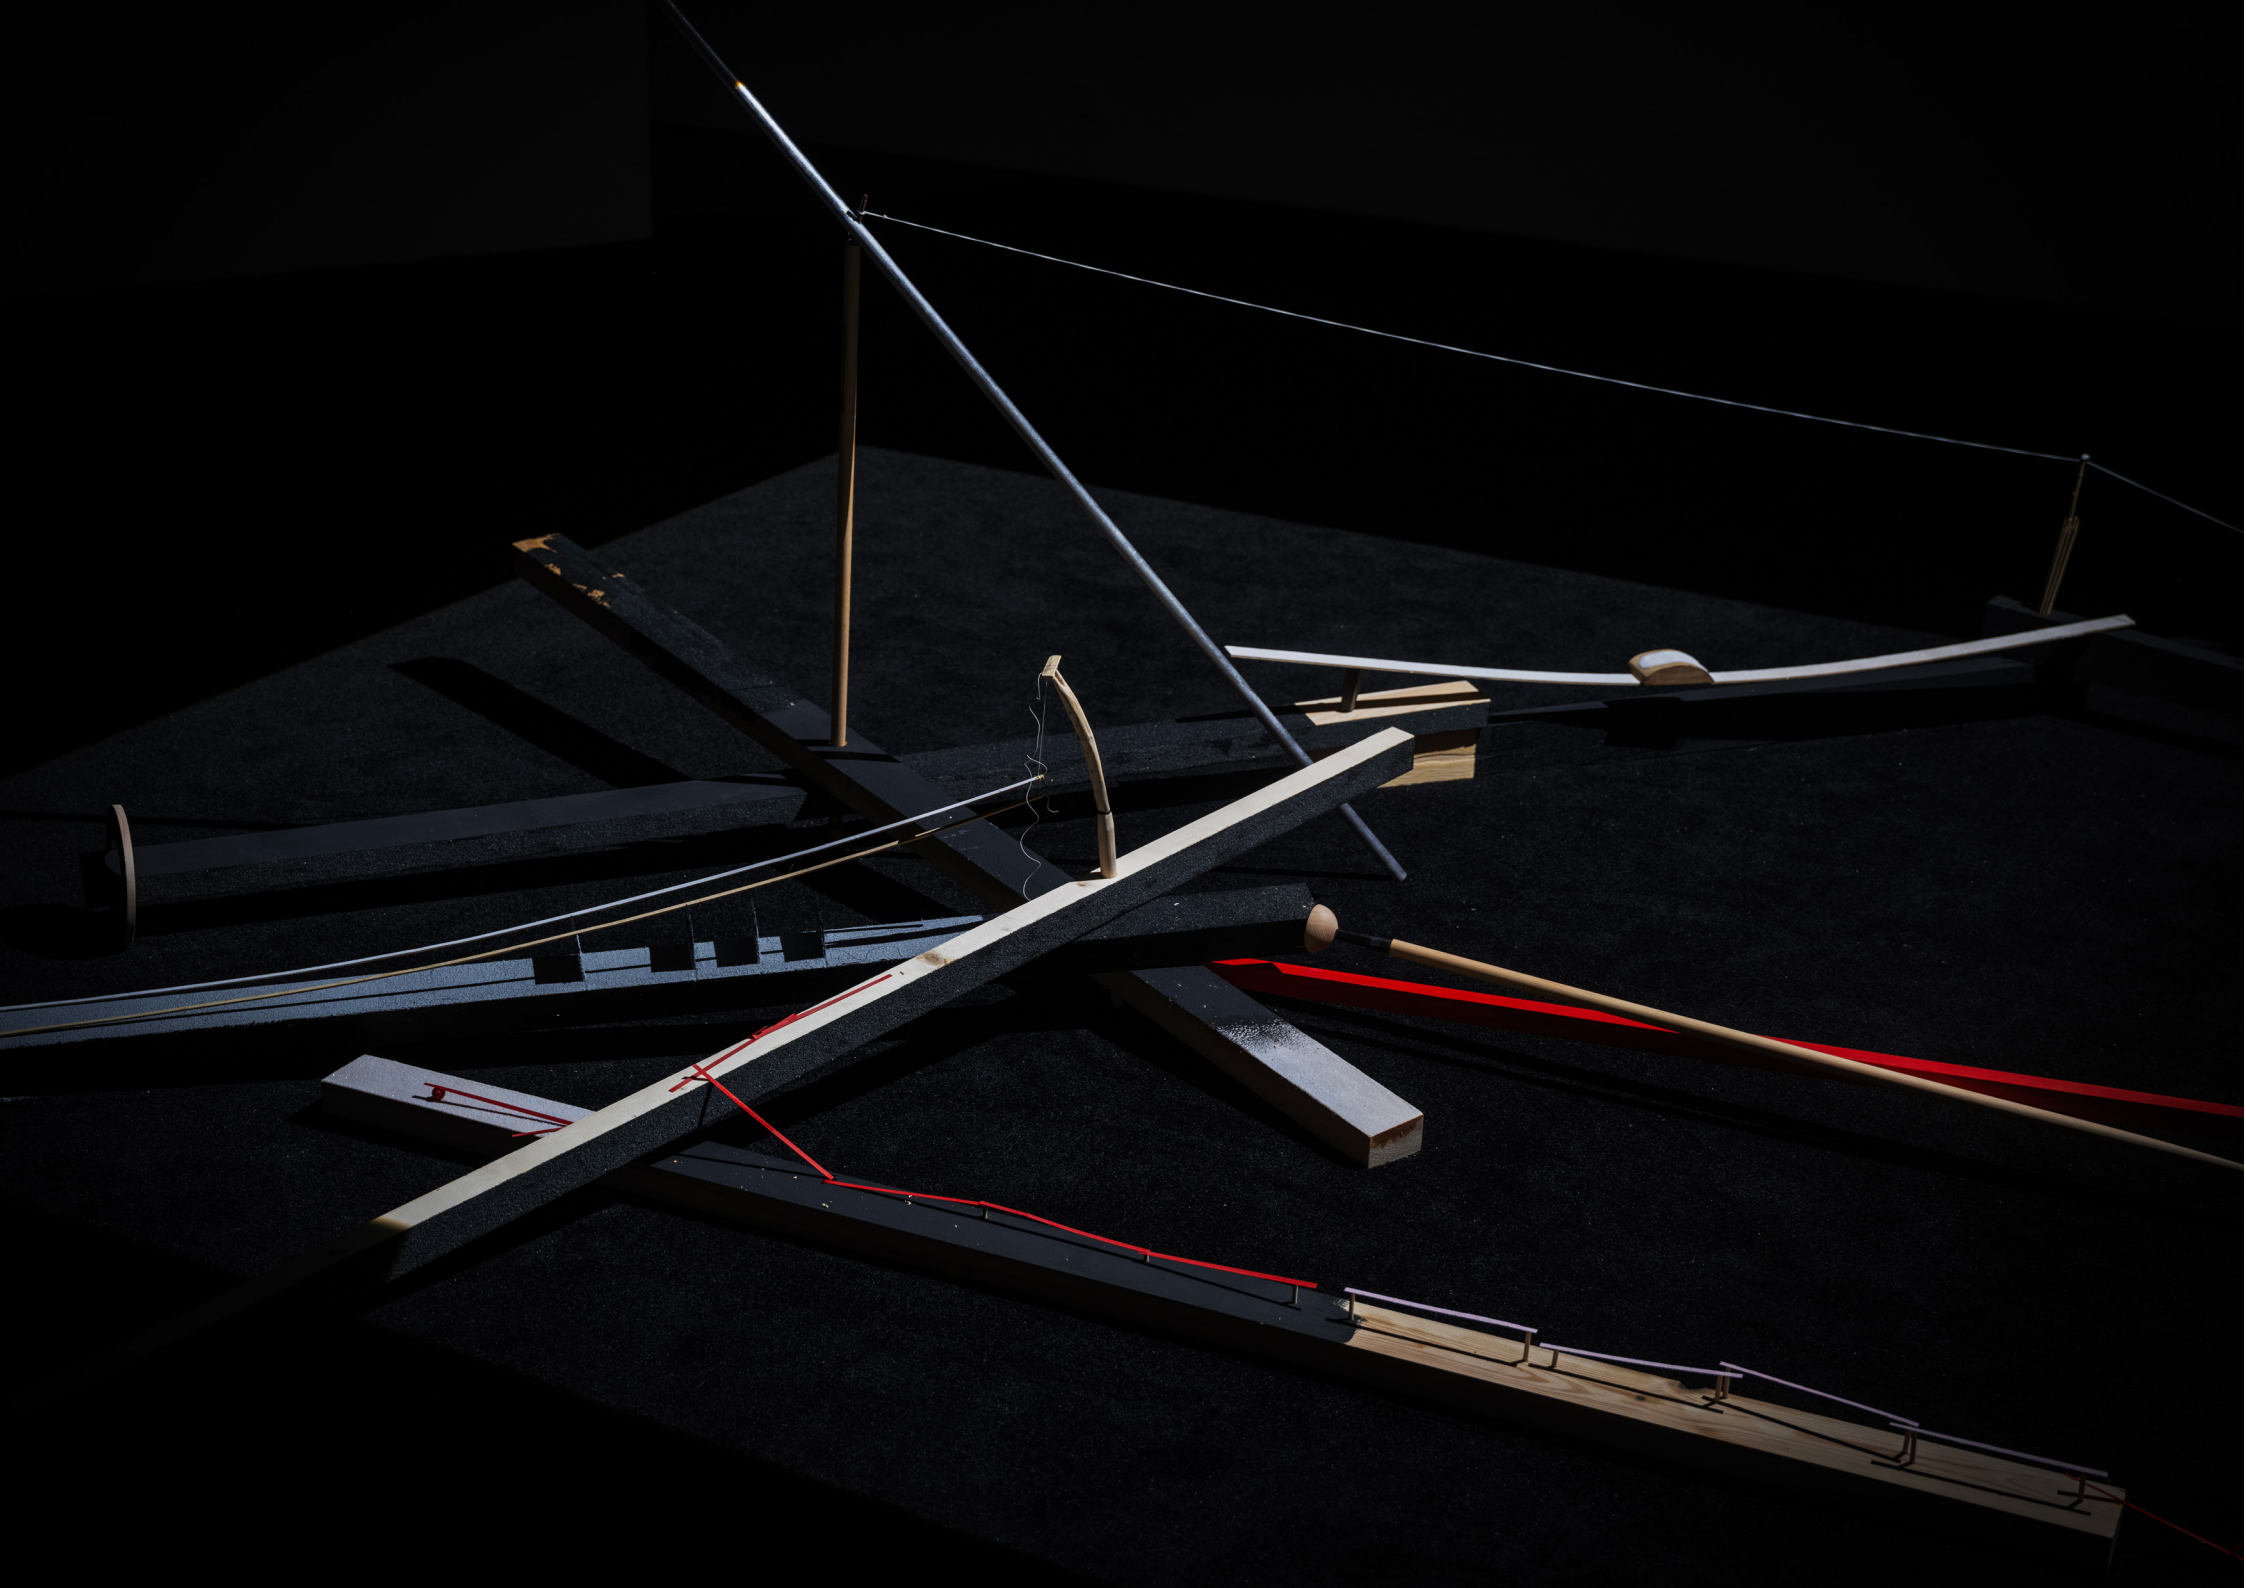

Ao Jing: A Straight Line

A straight line.

Might it be red or white.

Might it lie high or low.

Might it enclose a circle or a square.

Might it be active or stay still.

It may resemble a ray of light, a handful of sand, or a string.

Jing seeks to explore a sense of freedom through her diverse practice spanning sculpture, sound, film, and performance. Her studio resembles a chamber of collected objects, where she devotes time to caring for things, lingering with them, and reflecting upon the self. The individuality she pursues mirrors the condition of reality itself: fleeting moments of inner freedom that emerge amid the continual weight of existential conundrums, much like the brief instances of relief one experiences while living within systems of rules and constraint.

MAGICIAN SPACE 魔金石空间

A Straight Line

2026

Wood, sand, bamboo, ceramic, xuan paper, cowhide, cotton rope, silk thread, stone,
paint, acrylic paint, single-channel HD video (sound)

110 × 445 × 580cm

A Dream

2026