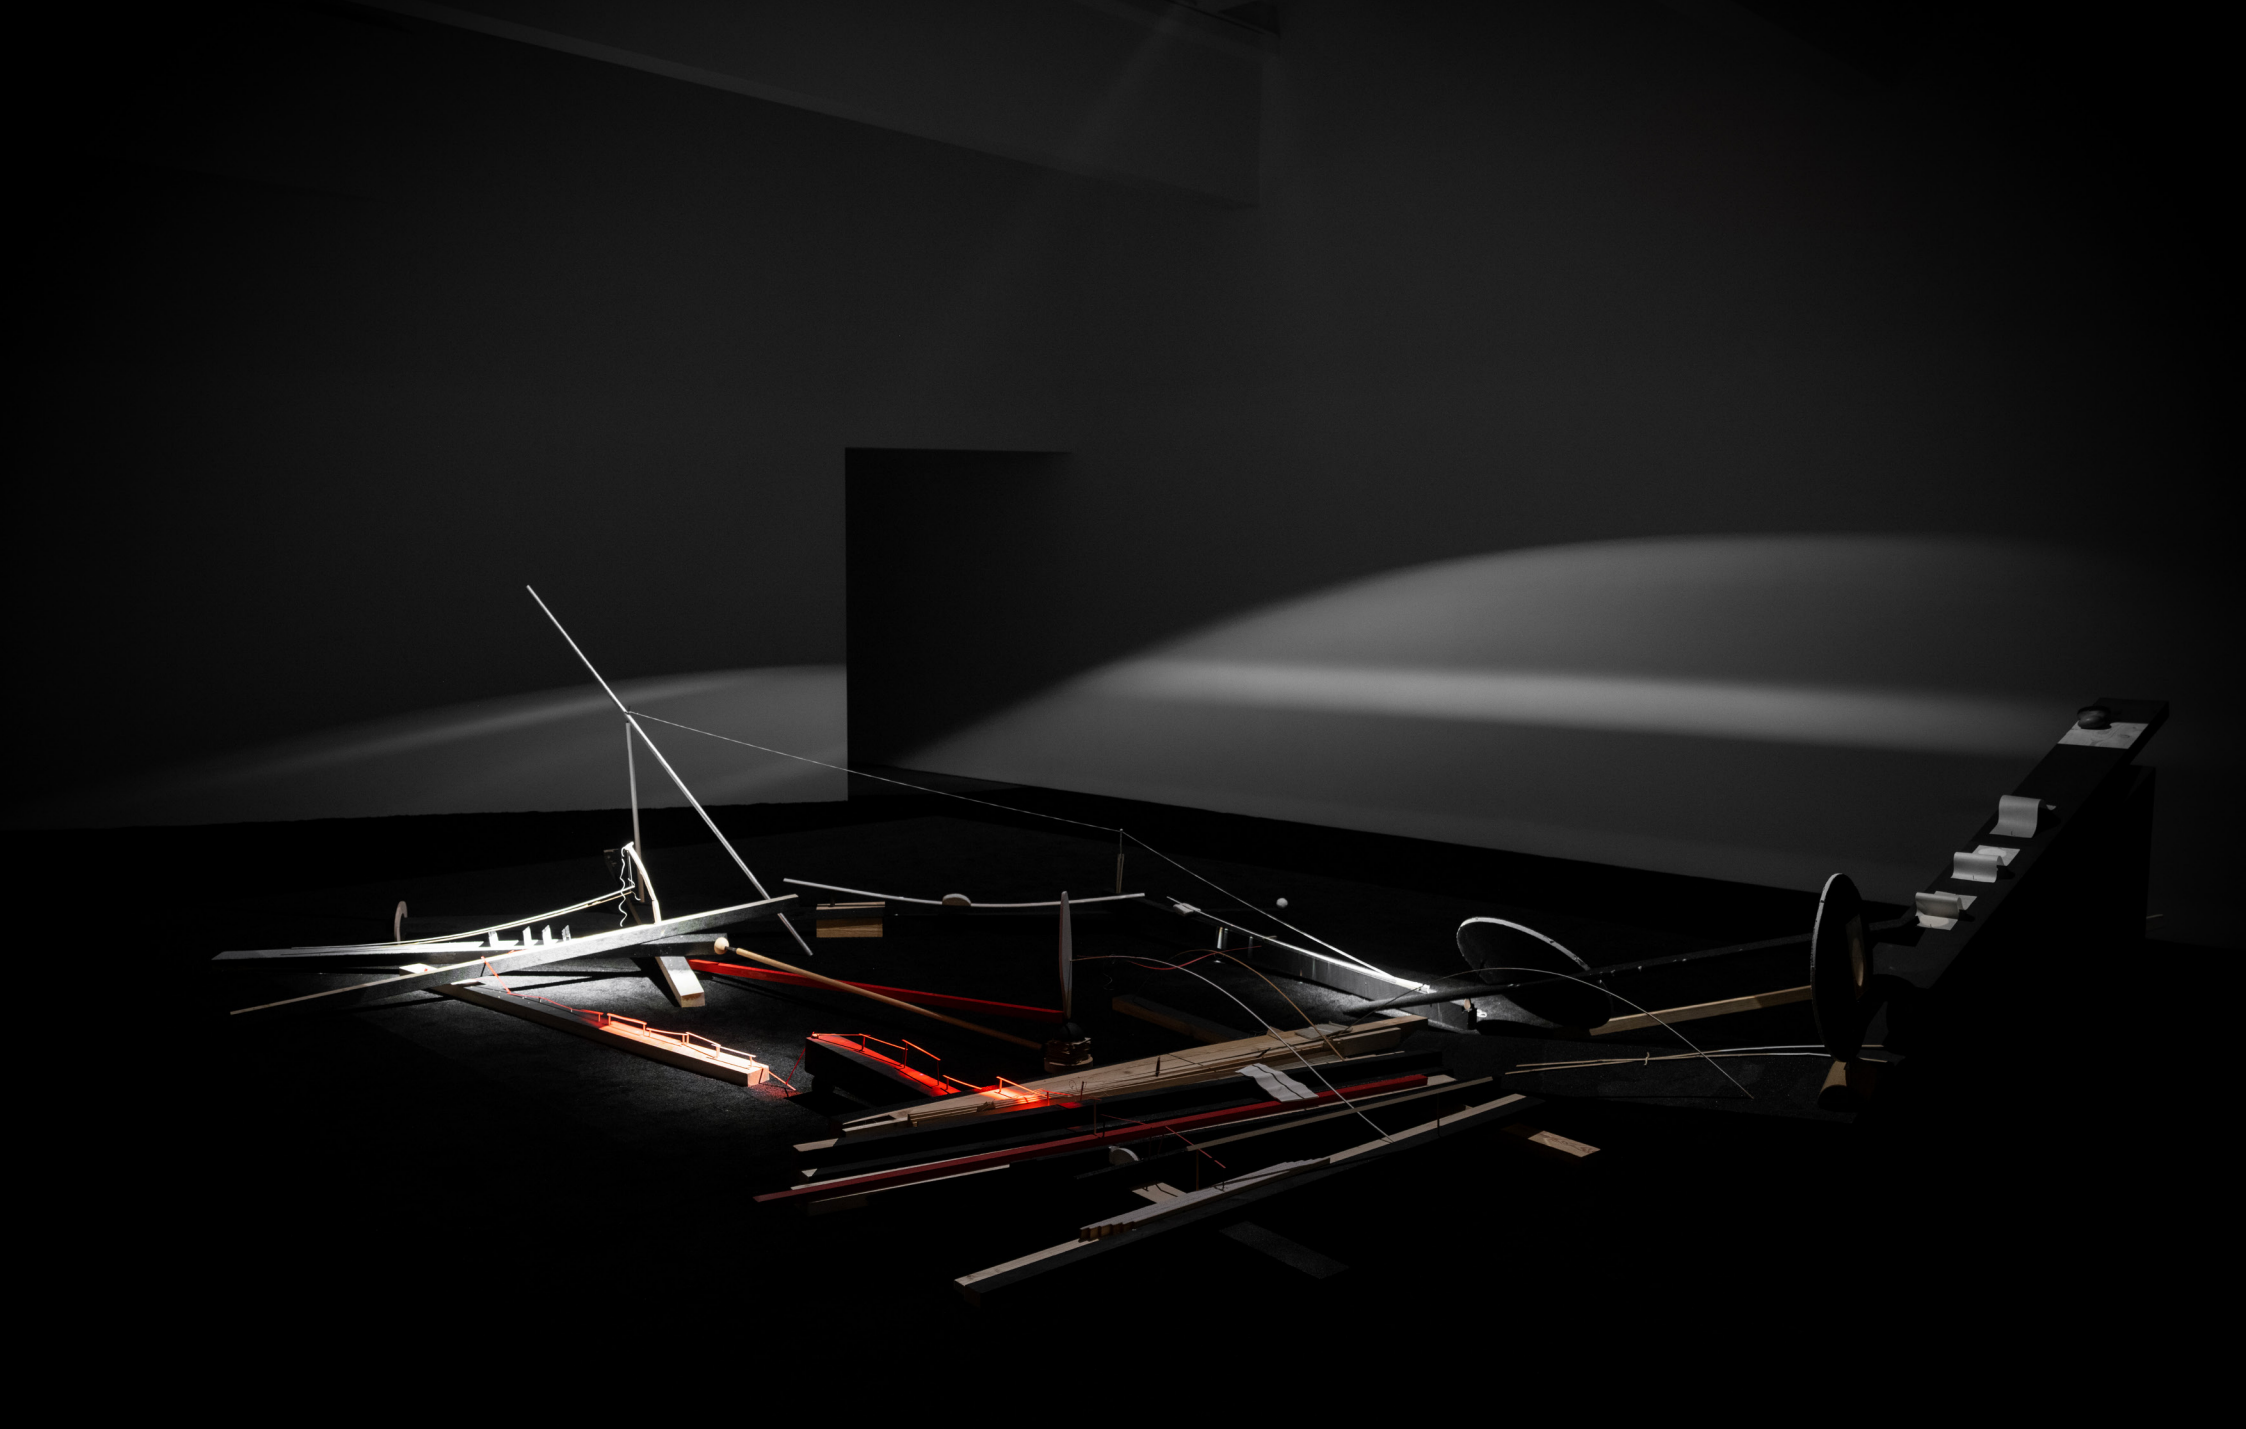

Exhibition view