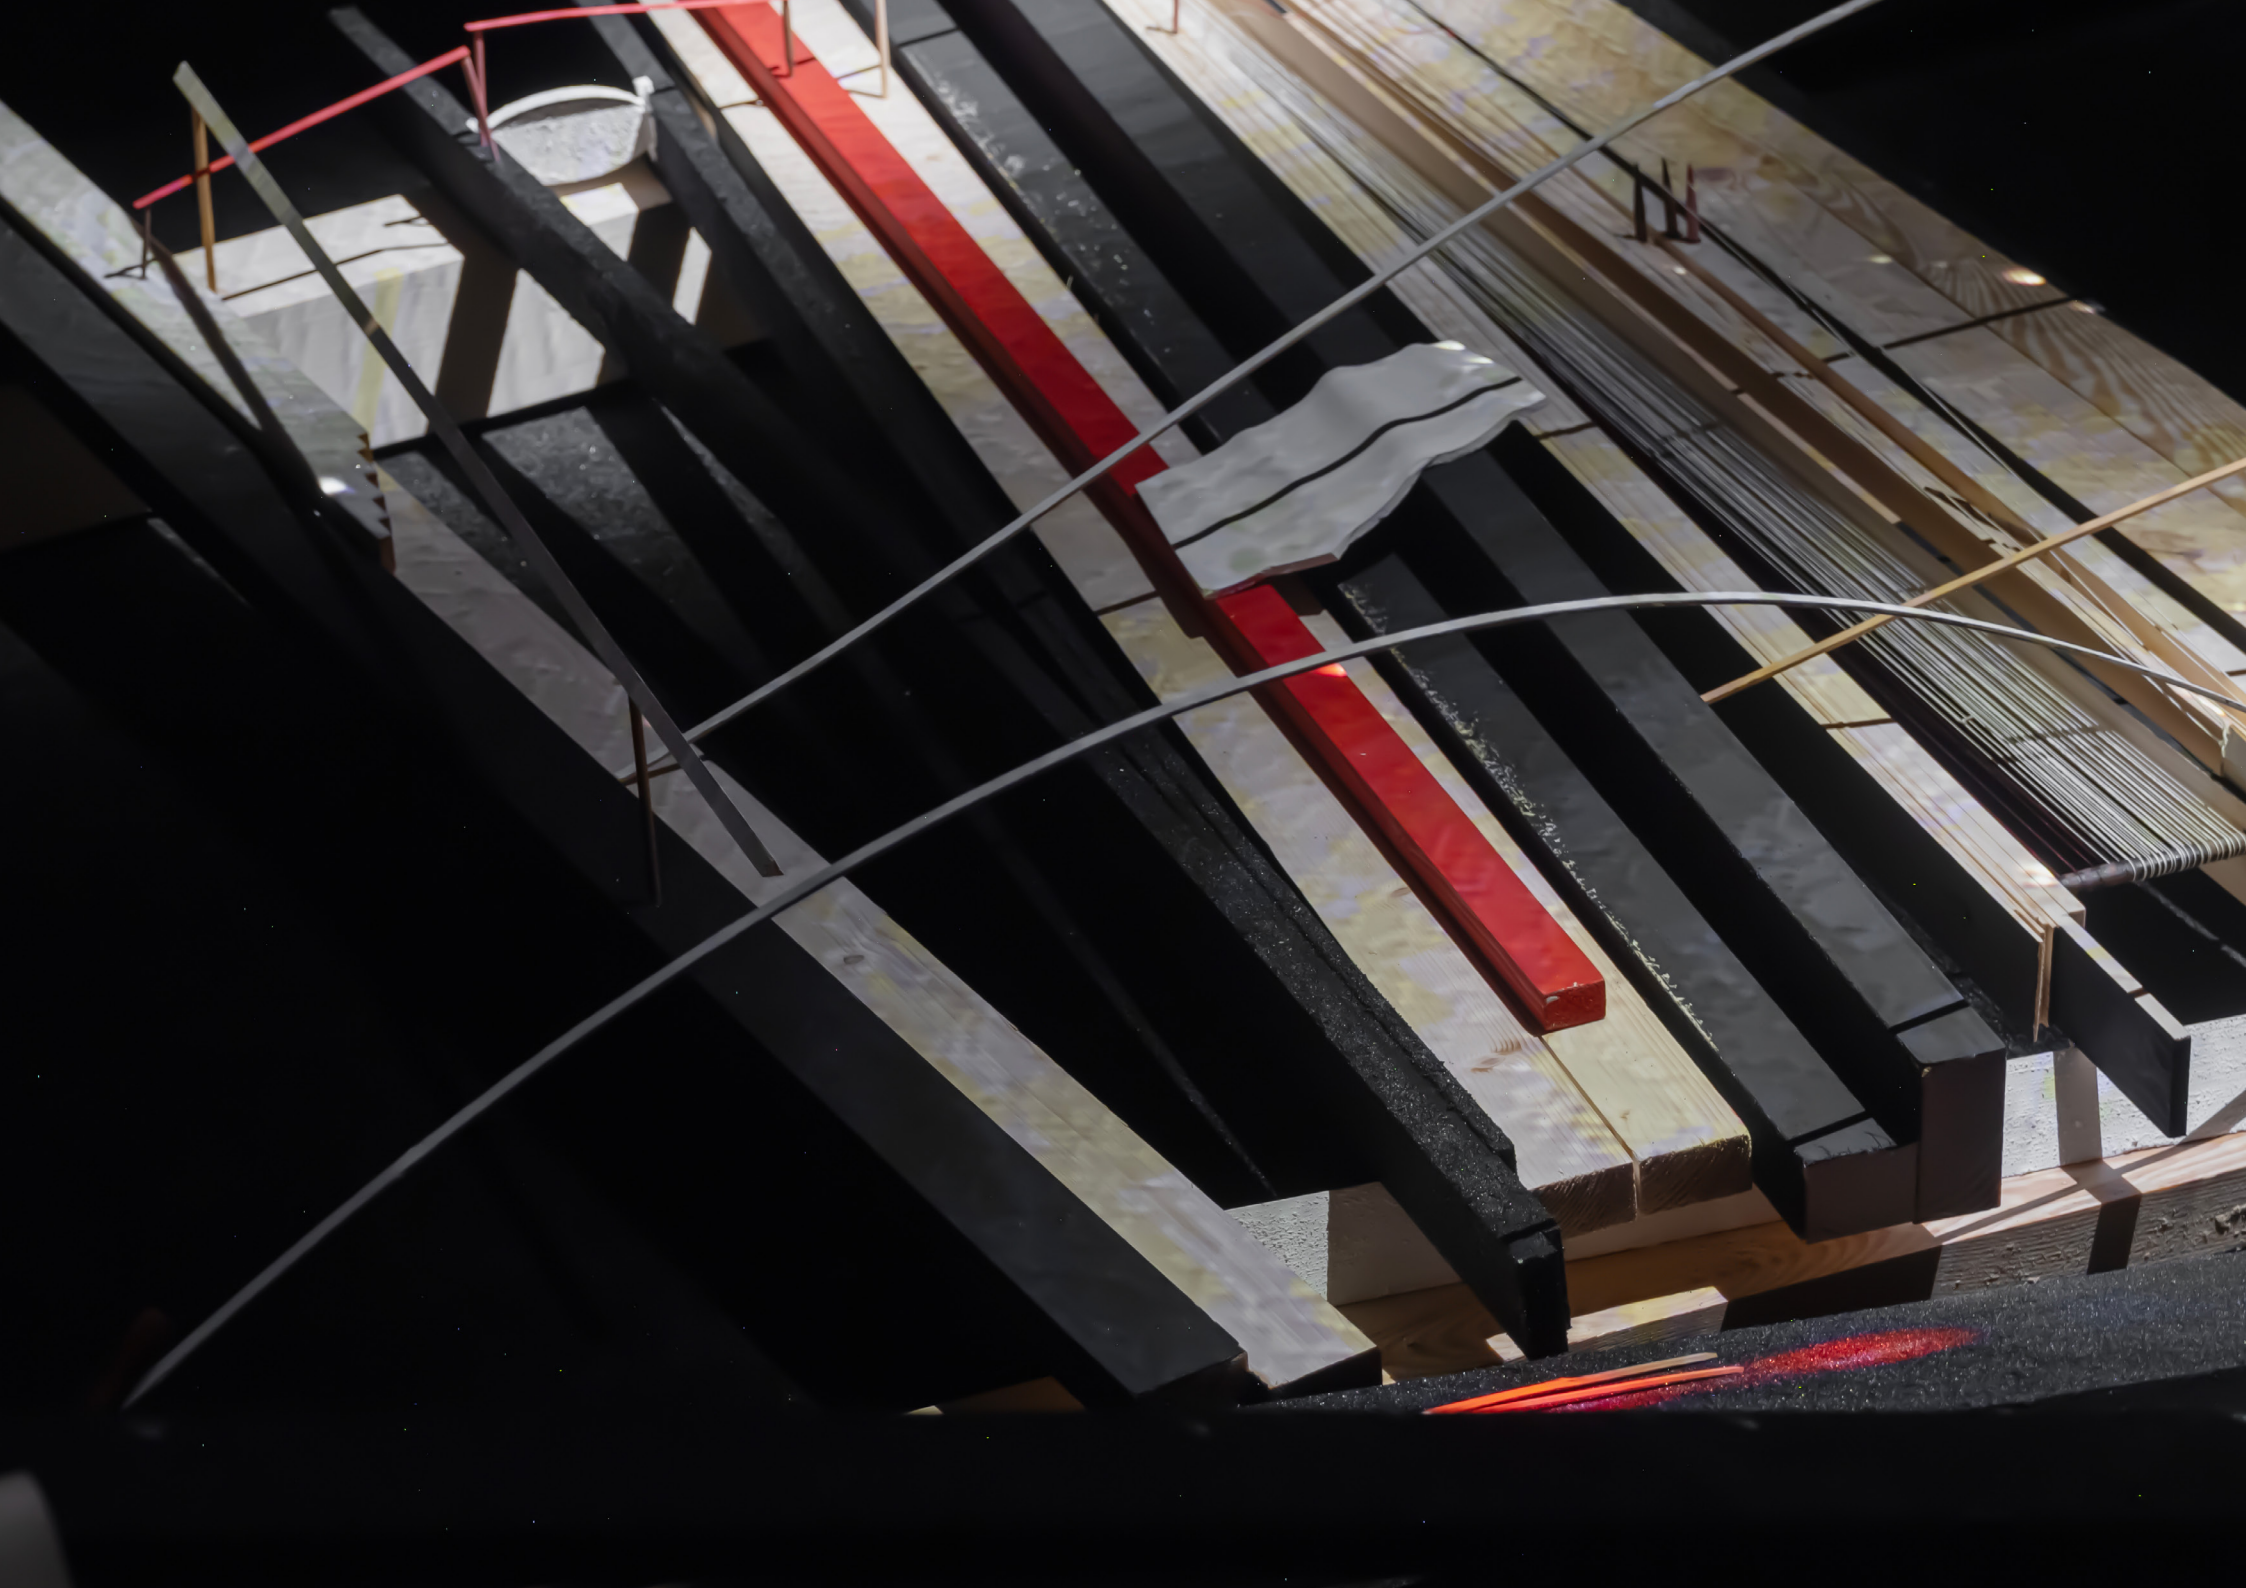

Ao Jing: A Straight Line

A straight line.

Might it be red or white.

Might it lie high or low.

Might it enclose a circle or a square.

Might it be active or stay still.

It may resemble a ray of light, a handful of sand, or a string.

Jing seeks to explore a sense of freedom through her diverse practice spanning sculpture, sound, film, and performance. Her studio resembles a chamber of collected objects, where she devotes time to caring for things, lingering with them, and reflecting upon the self. The individuality she pursues mirrors the condition of reality itself: fleeting moments of inner freedom that emerge amid the continual weight of existential conundrums, much like the brief instances of relief one experiences while living within systems of rules and constraint.

MAGICIAN SPACE 魔金石空间

A Straight Line

2026

Wood, sand, bamboo, ceramic, xuan paper, cowhide, cotton rope, silk thread, stone,
paint, acrylic paint, single-channel HD video (sound)

110 × 445 × 580cm

A Dream

2026