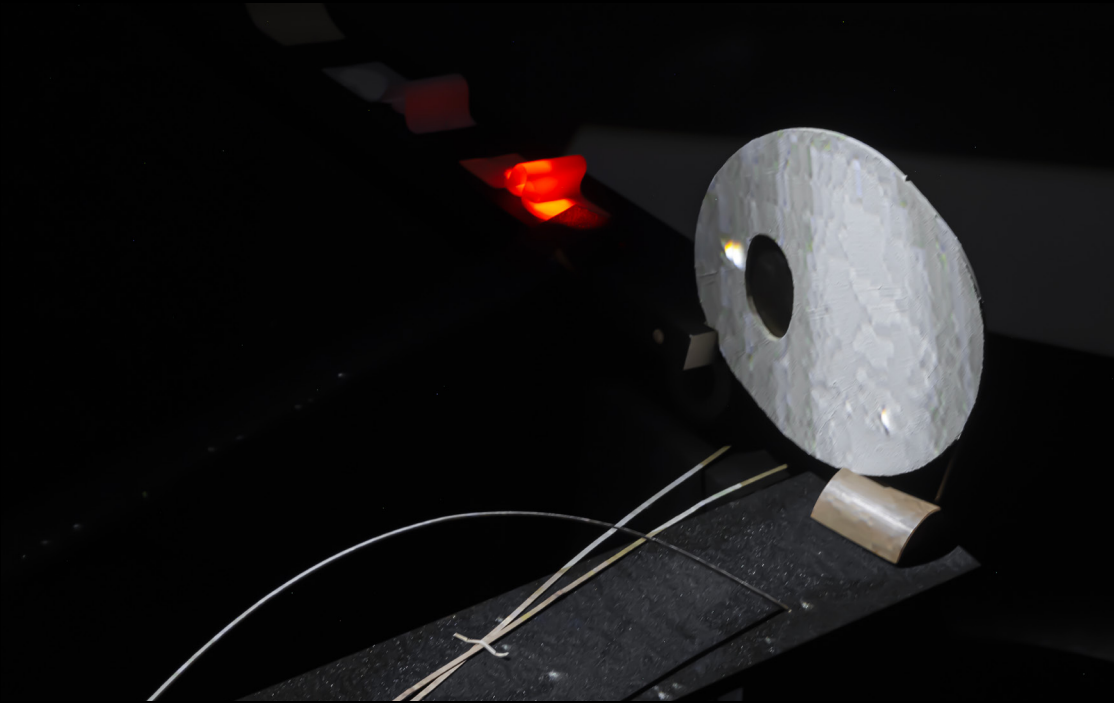

Ao Jing: A Straight Line

A straight line.

Might it be red or white.

Might it lie high or low.

Might it enclose a circle or a square.

Might it be active or stay still.

It may resemble a ray of light, a handful of sand, or a string.

MAGICIAN SPACE 魔金石空间

A Straight Line

2026

Wood, sand, bamboo, ceramic, xuan paper, cowhide, cotton rope, silk thread, stone,
paint, acrylic paint, single-channel HD video (sound)

110 × 445 × 580cm

A Dream

2026