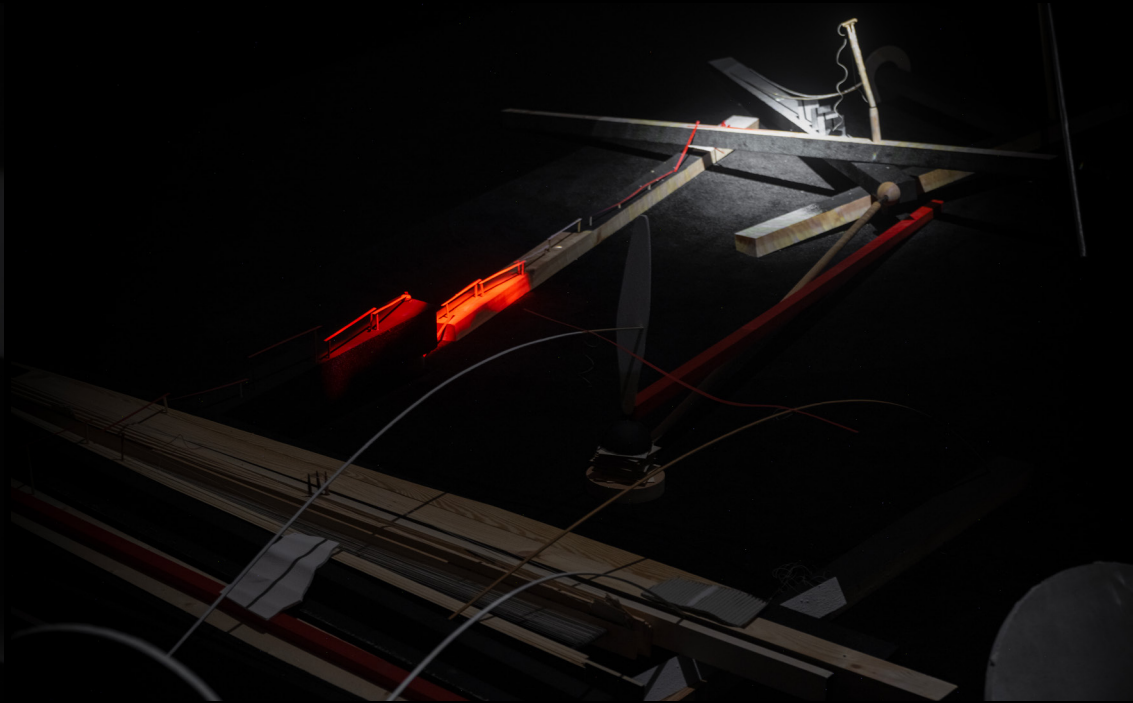

Ao Jing: A Straight Line

A straight line.

Might it be red or white.

Might it lie high or low.

Might it enclose a circle or a square.

Might it be active or stay still.

It may resemble a ray of light, a handful of sand, or a string.

MAGICIAN SPACE 魔金石空间

A Straight Line

2026

Wood, sand, bamboo, ceramic, xuan paper, cowhide, cotton rope, silk thread, stone,
paint, acrylic paint, single-channel HD video (sound)

110 × 445 × 580cm

A Dream

2026