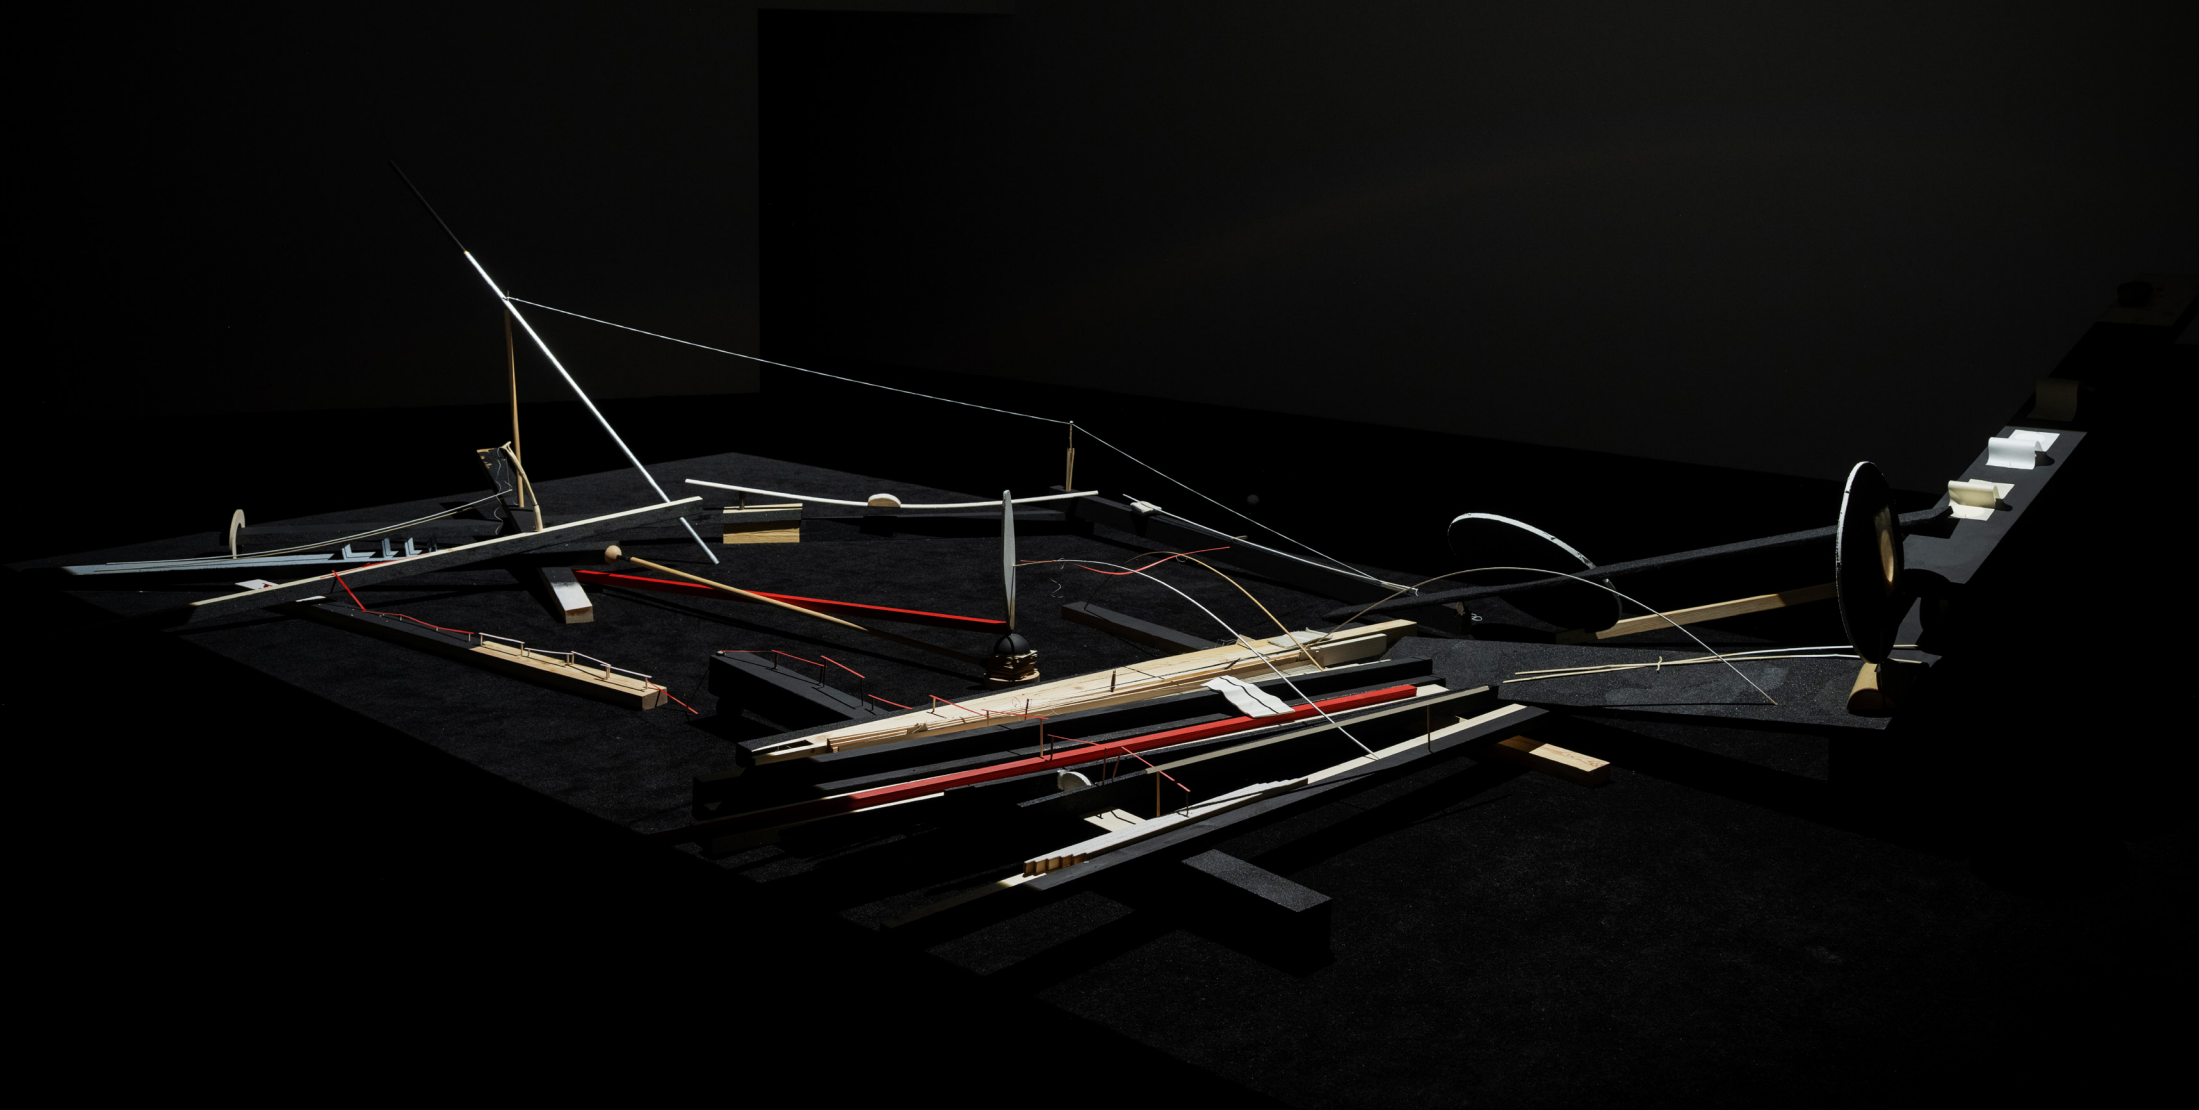

Ao Jing: A Straight Line

A straight line.

Might it be red or white.

Might it lie high or low.

Might it enclose a circle or a square.

Might it be active or stay still.

It may resemble a ray of light, a handful of sand, or a string.

Jing seeks to explore a sense of freedom through her diverse practice spanning sculpture, sound, film, and performance. Her studio resembles a chamber of collected objects, where she devotes time to caring for things, lingering with them, and reflecting upon the self. The individuality she pursues mirrors the condition of reality itself: fleeting moments of inner freedom that emerge amid the continual weight of existential conundrums, much like the brief instances of relief one experiences while living within systems of rules and constraint.

MAGICIAN SPACE 魔金石空间

A Straight Line

2026

Wood, sand, bamboo, ceramic, xuan paper, cowhide, cotton rope, silk thread, stone,
paint, acrylic paint, single-channel HD video (sound)

110 × 445 × 580cm

A Dream

2026